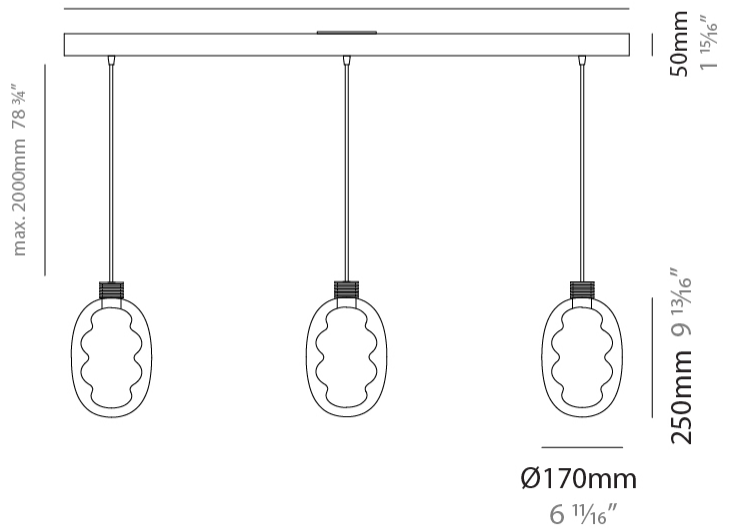

#### PHYSICAL

Shape: Oval
Diameter (mm): 170
Diameter (in): 6 11/16
Length (mm): 1200
Length (in): 47 1/4
Width (mm): 250
Width (in): 9 13/16
Height (mm): 2250
Height (in): 88 9/16
Light Distribution: Omnidirectional
Fixture Finish: <a href="#">AMB</a> / <a href="#">GRN</a> / <a href="#">PNK</a> / <a href="#">RUB</a> / <a href="#">SKB</a> / <a href="#">SMK</a> / <a href="#">TOB</a> / <a href="#">TRA</a>
Holder Finish: <a href="#">BCN</a> / <a href="#">CHA</a> / <a href="#">FGD</a>
Fixture Material: Glass / Metal
Cable Details: 2000mm/78 3/4" Transparent Cable

#### RATINGS AND CERTIFICATIONS

Certified By: Certified for North American Standards
IP rating: IP20

Ø125mm 4 15/16"

Round cover plate

1200mm 47 1/4"

#### PHYSICAL

Shape: Oval  
 Diameter (mm): 430  
 Diameter (in): 16 <sup>15</sup>/<sub>16</sub>"  
 Width (mm): 350  
 Width (in): 13 <sup>3</sup>/<sub>4</sub>"  
 Height (mm): 2350  
 Height (in): 92 <sup>1</sup>/<sub>2</sub>"  
 Light Distribution: Omnidirectional  
 Fixture Finish: [AMB](#) / [GRN](#) / [PNK](#) / [RUB](#) / [SKB](#) / [SMK](#) / [TOB](#) / [TRA](#)  
 Holder Finish: [BCN](#) / [CHA](#) / [FGD](#)  
 Fixture Material: Glass / Metal  
 Cable Details: 2000mm/78 3/4" Transparent Cable